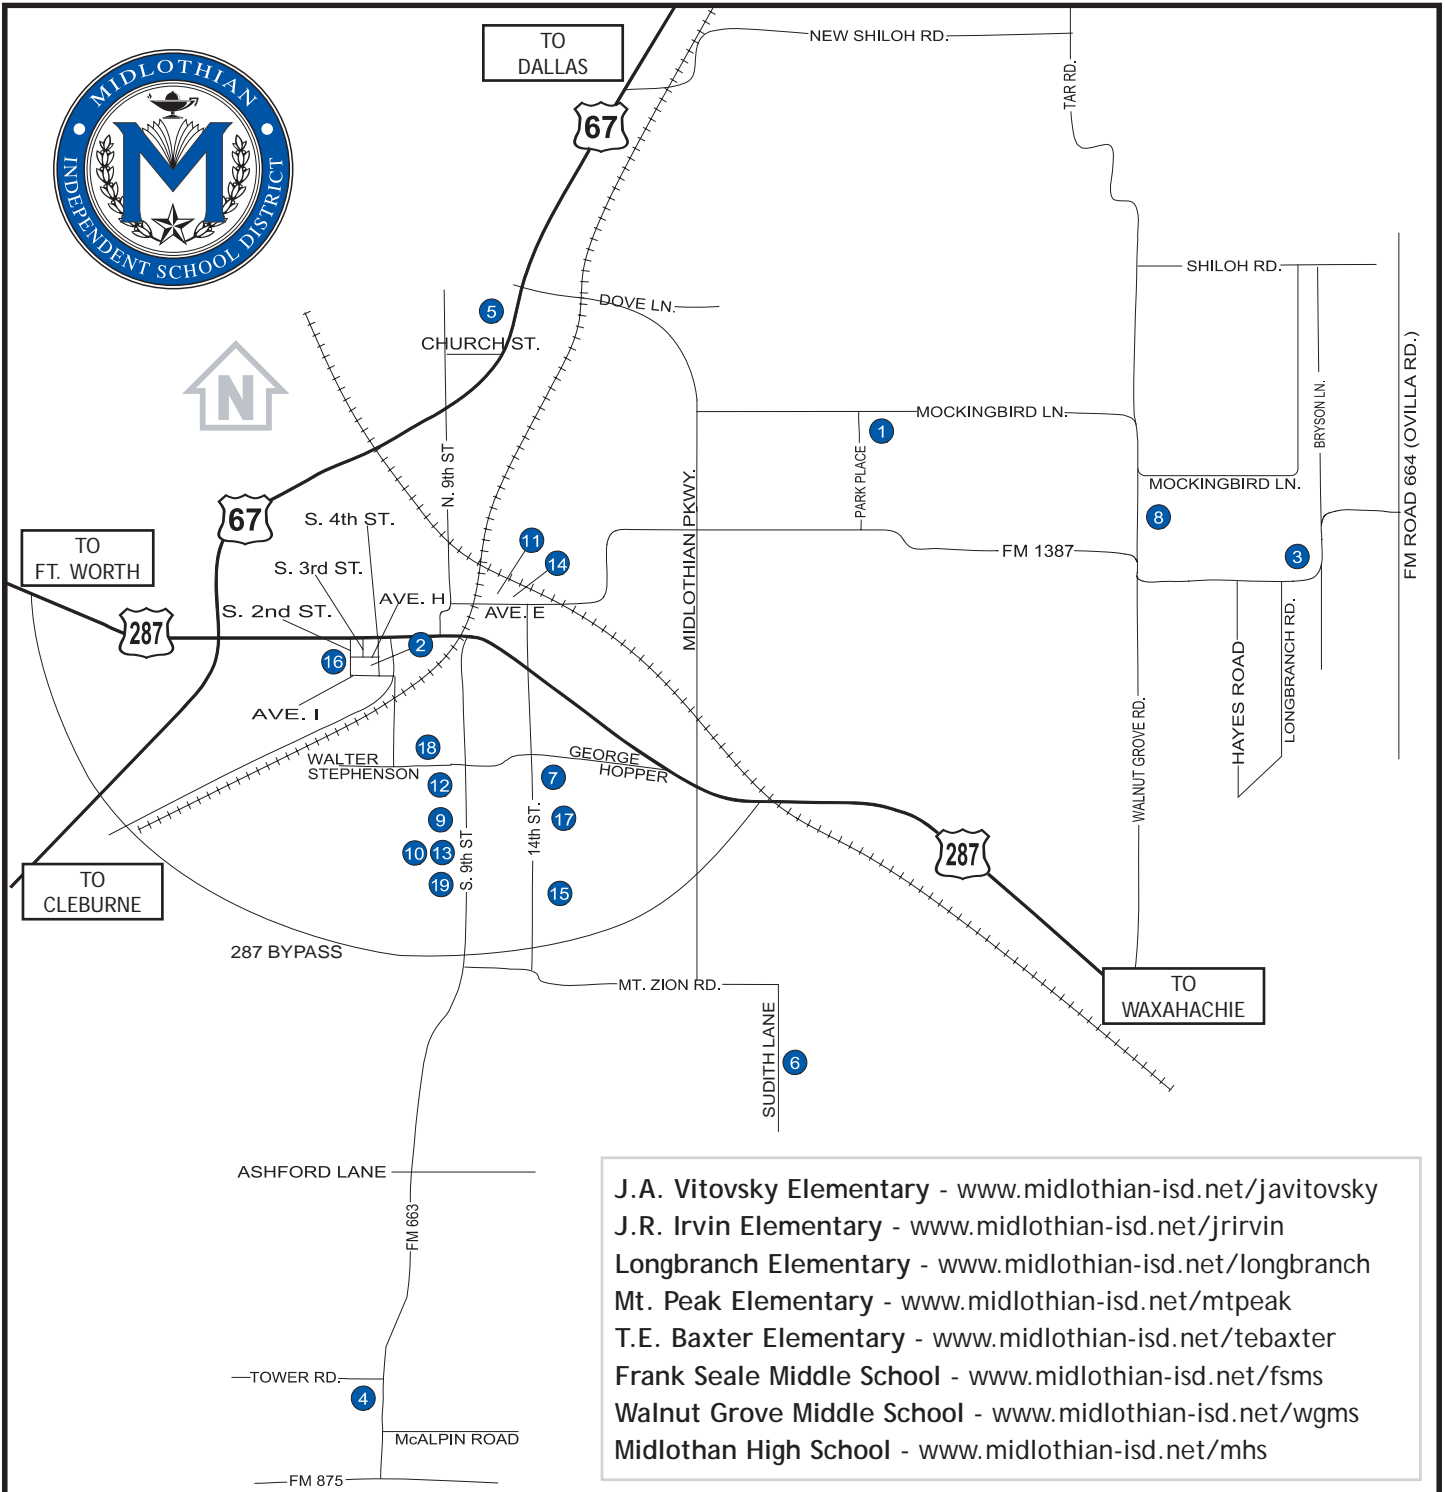

Map of Midlothian ISD Campuses & Facilities

- T.E. Baxter Elementary (Pre-K - 5th)**
1050 Park Place
972-775-8281 | F: 972-775-3154
- J.R. Irvin Elementary (K - 5th)**
700 West Avenue H
972-775-8239 | F: 972-775-3179
- Longbranch Elementary (K - 5th)**
6631 FM 1387
972-775-2830 | F: 972-775-2024
- Mt. Peak Elementary (Pre-K - 5th)**
5201 FM 663
972-775-2881 | F: 972-775-2054
- J.A. Vitovsky Elementary (Pre-K - 5th)**
333 Church Street
972-775-5536 | F: 972-775-5532

- Elementary School No. 6 (K - 5th)**
2800 Sudith Lane
Opening 2008-09
- Frank Seale Middle School (6 - 8th)**
700 George Hopper Rd.
972-775-6145 | F: 972-775-1502
- Walnut Grove Middle School (6 - 8th)**
990 N. Walnut Grove Rd.
972-775-5355 | F: 972-775-8127
- Midlothian High School (9 - 12th)**
923 South 9th Street
972-775-8237 | F: 972-775-3178
- Athletic Office**
MHS Arena
972-775-8174 | F: 972-775-5931

- Multipurpose Stadium**
1800 South 14th Street
972-775-6434
- Maintenance**
220 South 2nd Ave.
972-775-1148 | F: 972-775-1932
- Midlothian Sports Complex**
- Don Floyd Stadium**
- Agricultural Building**
925 South 9th Street